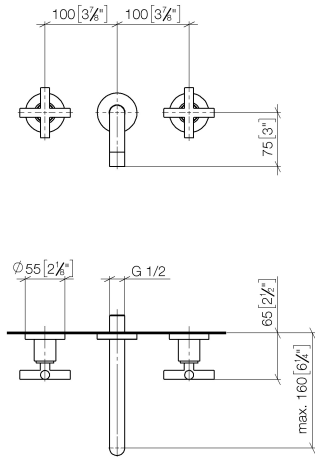

Wall-mounted basin mixer without pop-up waste

36 707 892

- 160 mm projection
- fixed spout
- circular, air-enriched flow
- hole diameter valve 40 mm
- hole diameter spout 40 mm
- rosettes Ø 55 mm
- max. flow 7 l/min
- lead-free
- WRAS: 2107049
- This product can help a building to meet requirements of Green Building Rating Systems, e.g. LEED®, BREEAM®, DGNB

Required miscellaneous

- Concealed wall-mounted mixer** 35 700 970 90
- Centred spout**
- min. recess depth 70 mm
 - max. recess depth 135 mm

Wall-mounted basin mixer without pop-up waste

36 707 892

mm [inches]

Flow rate chart

Wall-mounted basin mixer without pop-up waste

36 707 892

Spare parts list

No.	Item Number	Name	Quantity used	Delivery time
1	90 90 03 157 00 90	top	2	2
2	36 310 892-99	connection	2	30
3	09 24 03 081 10 90	extension	1	2
4	09 14 10 026 90	seal	1	2
5	09 27 22 503-99	rosette	1	30
6	04 28 22 089 10-99	spout	1	30
7	90 23 01 019 00-99	aerator	1	30