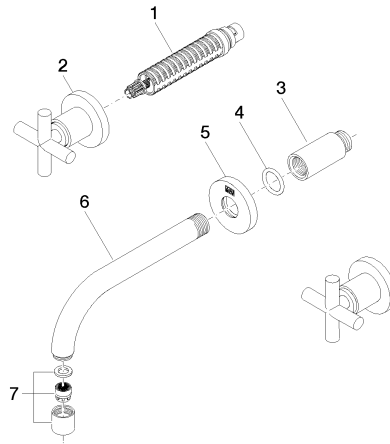

Wall-mounted basin mixer without pop-up waste

36 707 892

- 160 mm projection
- fixed spout
- circular, air-enriched flow
- hole diameter valve 40 mm
- hole diameter spout 40 mm
- rosettes Ø 55 mm
- max. flow 7 l/min
- lead-free
- WRAS: 2107049
- This product can help a building to meet requirements of Green Building Rating Systems, e.g. LEED®, BREEAM®, DGNB

Required miscellaneous

- Concealed wall-mounted mixer** 35 700 970 90
- Centred spout**
- min. recess depth 70 mm
 - max. recess depth 135 mm

Wall-mounted basin mixer without pop-up waste

36 707 892

mm [inches]

Flow rate chart

Wall-mounted basin mixer without pop-up waste

36 707 892

Spare parts list

No.	Item Number	Name	Quantity used	Delivery time
1	90 90 03 157 00 90	top	2	2
2	36 310 892-99	connection	2	30
3	09 24 03 081 10 90	extension	1	2
4	09 14 10 026 90	seal	1	2
5	09 27 22 503-99	rosette	1	30
6	04 28 22 089 10-99	spout	1	30
7	90 23 01 019 00-99	aerator	1	30

Concealed wall-mounted mixer Centred spout

#Error

- 3x dust cover
- 2x female thread 1/2" connections
- 1x female thread 1/2" outlet
- 3x sealing plug 1/2"
- gauge 100 mm
- lead-free

Required miscellaneous