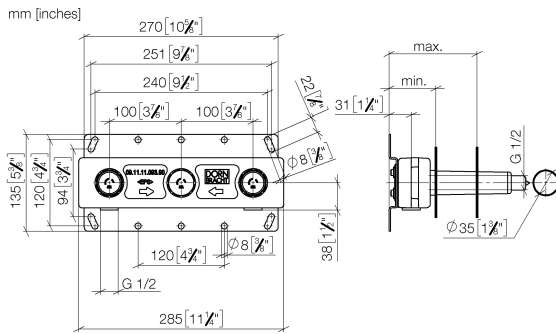

Required miscellaneous

- Concealed wall-mounted mixer** 35 700 970 90
- Centred spout**
- min. recess depth 70 mm
 - max. recess depth 135 mm

Wall-mounted basin mixer without pop-up waste

36 707 892

mm [inches]

Flow rate chart

Wall-mounted basin mixer without pop-up waste

36 707 892

Spare parts list

No.	Item Number	Name	Quantity used	Delivery time
1	90 90 03 157 00 90	top	2	2
2	36 310 892-99	connection	2	30
3	09 24 03 081 10 90	extension	1	2
4	09 14 10 026 90	seal	1	2
5	09 27 22 503-99	rosette	1	30
6	04 28 22 089 10-99	spout	1	30
7	90 23 01 019 00-99	aerator	1	30

Concealed wall-mounted mixer Centred spout

#Error

- 3x dust cover
- 2x female thread 1/2" connections
- 1x female thread 1/2" outlet
- 3x sealing plug 1/2"
- gauge 100 mm
- lead-free

Required miscellaneous

- | | |
|--|---|
|  | Drybox Concealed thermostat XS-08 7789 |
| | • Overflow is part of the scope of delivery. |

Concealed wall-mounted mixer Centred spout

#Error

		min	max
36xxx361-FF	Madison	85 [3 3/8"]	145 [5 5/8"]
36xxx809/819-FF	Vaia	85 [3 3/8"]	145 [5 5/8"]
36xxx882/892-FF	Tara	85 [3 3/8"]	145 [5 5/8"]
36xxx811-FF	CYO	85 [3 3/8"]	145 [5 5/8"]
36xxx705-FF	CL. 1	110 [4 3/8"]	150 [5 7/8"]
36xxx782-FF	MEM	110 [4 3/8"]	150 [5 7/8"]