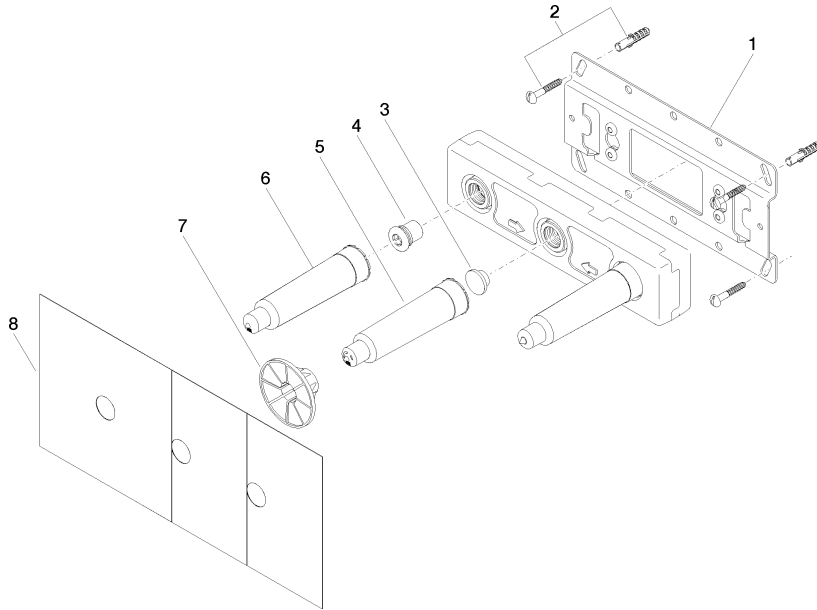

Flow rate chart

Wall-mounted basin mixer without pop-up waste

36 707 892

Spare parts list

No.	Item Number	Name	Quantity used	Delivery time
1	90 90 03 157 00 90	top	2	2
2	36 310 892-99	connection	2	30
3	09 24 03 081 10 90	extension	1	2
4	09 14 10 026 90	seal	1	2
5	09 27 22 503-99	rosette	1	30
6	04 28 22 089 10-99	spout	1	30
7	90 23 01 019 00-99	aerator	1	30

Concealed wall-mounted mixer Centred spout

#Error

- 3x dust cover
- 2x female thread 1/2" connections
- 1x female thread 1/2" outlet
- 3x sealing plug 1/2"
- gauge 100 mm
- lead-free

Required miscellaneous

- | | |
|--|---|
|  | Drybox Concealed thermostat XS-08 7789 |
| | • Overflow is part of the scope of delivery. |

Concealed wall-mounted mixer Centred spout

#Error

		min	max
36xxx361-FF	Madison	85 [3 3/8"]	145 [5 5/8"]
36xxx809/819-FF	Vaia	85 [3 3/8"]	145 [5 5/8"]
36xxx882/892-FF	Tara	85 [3 3/8"]	145 [5 5/8"]
36xxx811-FF	CYO	85 [3 3/8"]	145 [5 5/8"]
36xxx705-FF	CL. 1	110 [4 3/8"]	150 [5 7/8"]
36xxx782-FF	MEM	110 [4 3/8"]	150 [5 7/8"]

Concealed wall-mounted mixer Centred spout

#Error

Spare parts list

No.	Item Number	Name	Quantity used	Delivery time
1	04 17 20 251 00 90	base	1	60
2	04 30 31 024 01 90	fixing set	2	2
3	09 31 20 092 90	plug	1	2
4	04 31 20 037 00 90	plug	2	2
5	09 21 02 173 90	cap	1	2
6	04 21 02 173 01 90	cap	2	60
7	90 23 01 174 00 90	sleeve	1	2
8	04 14 03 072 00 90	gasket kit	3	2